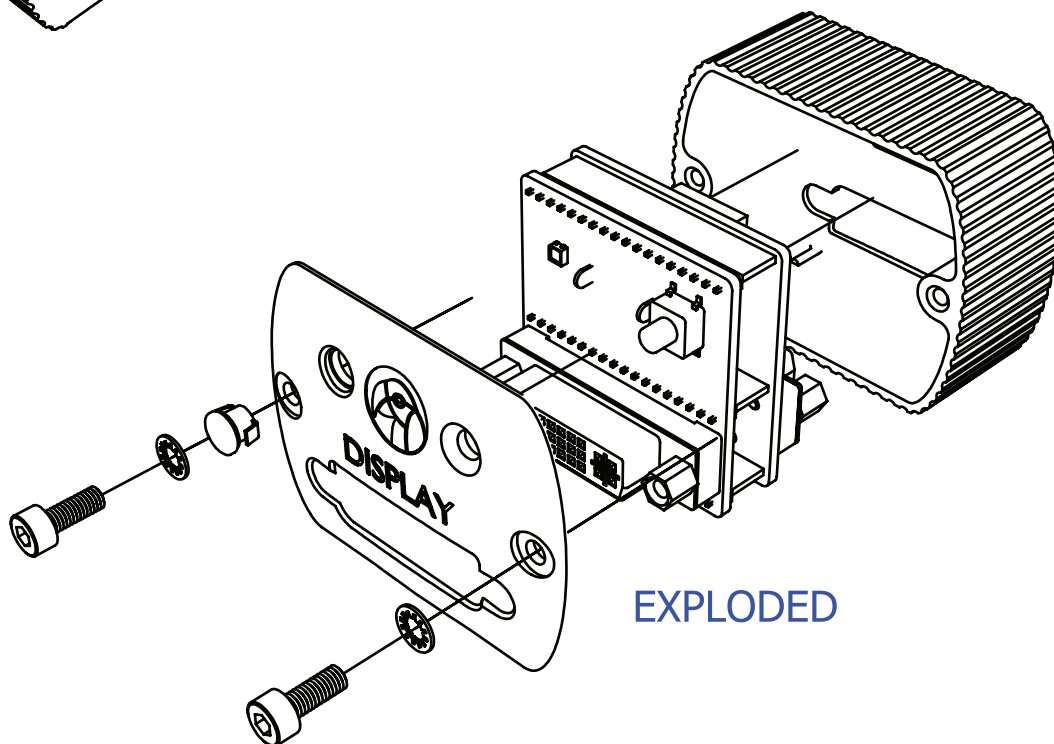

MODE SWITCH

2.150 [54.6]

1.650 [41.9]

1.096 [27.8]
CABLE INSERTION
/ PANEL DEPTH

EXPLODED