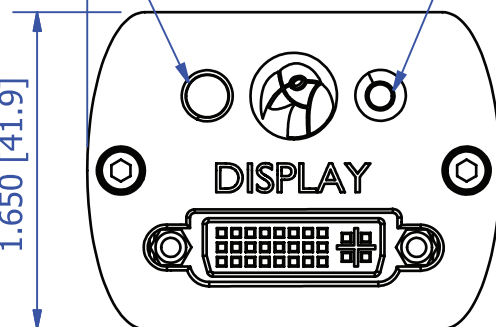

TORONTO

409 Saddle St. West
Box 654, Durham
Ontario N0G-1R0

Tel: +1 519.369.9990
Fax: +1 519.369.9992

DVI Parrot

Dimensions in
Inches [mm]

USB CONFIGURATION

1.342 [34.1]

RGB STATUS LED

MODE SWITCH

2.150 [54.6]

1.650 [41.9]

1.096 [27.8]
CABLE INSERTION
/ PANEL DEPTH

EXPLODED