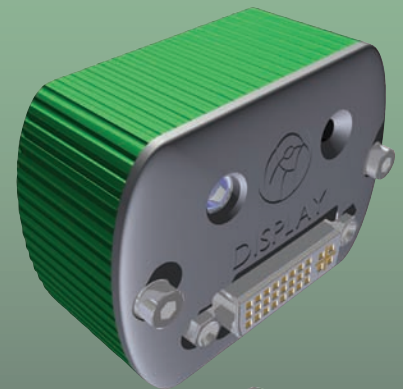

DVI Parrot

Featuring
Parrot Trainer software

The EDID Emulator by

CARALLON

- Unique new accessory for the video professional. Allows user-configurable EDID management.
- Precise analysis and/or control of all EDID parameters via USB. "Trainer" software included – Mac or Windows.
- Standard EDID library supplied or the user can capture and edit, or create their own EDID profiles from scratch.
- Profiles can be permanently saved as computer files which can be copied, emailed, archived, etc.
- Libraries can be imported and exported to share and manage EDID settings.
- Trainer software supports multiple Parrots for devices with multiple outputs.
- Accessible Mode button and RGB Status LED provide basic hardware control.
- Dual-link DVI-I compatible for both high bandwidth digital and analog functionality.
- DVI powered for spoofing & capture, USB powered for "training" – no additional PSU required.
- Compatible with VESA EDID 1.3 and EDID Extensions EIA/CEA-861 (HDTV support etc.).
- Rugged, compact device – only 1.1 inch cable insertion / panel depth.
- Elegant and cost-effective solution for the real-world challenges faced by today's video technicians.

MODE SWITCH

2.150 [54.6]

1.650 [41.9]

1.096 [27.8]
CABLE INSERTION
/ PANEL DEPTH

EXPLODED