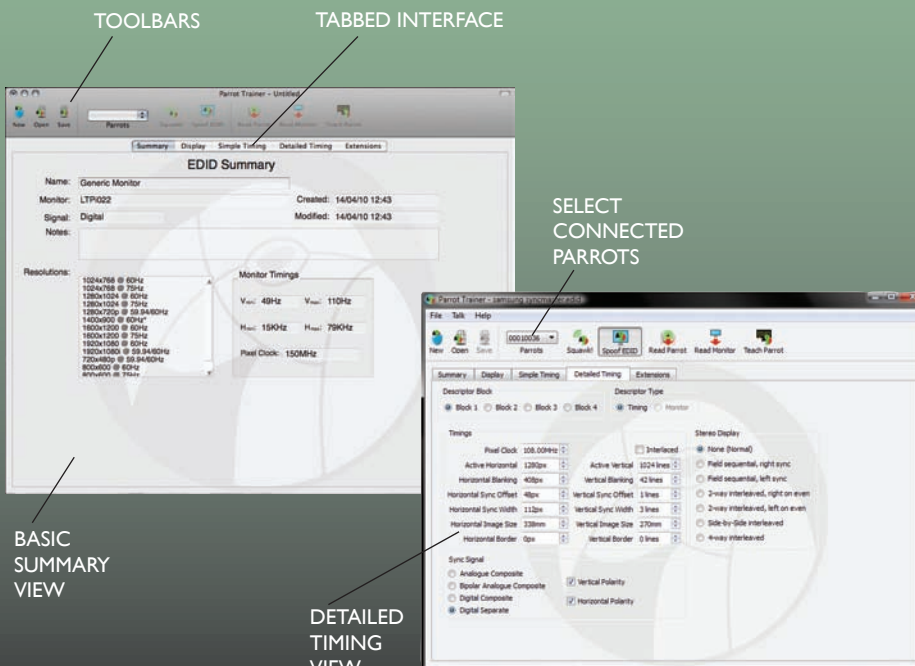

DVI Parrot

Featuring
Parrot Trainer software

The EDID Emulator by

CARALLON

- Unique new accessory for the video professional. Allows user-configurable EDID management.
- Precise analysis and/or control of all EDID parameters via USB. "Trainer" software included – Mac or Windows.
- Standard EDID library supplied or the user can capture and edit, or create their own EDID profiles from scratch.
- Profiles can be permanently saved as computer files which can be copied, emailed, archived, etc.
- Libraries can be imported and exported to share and manage EDID settings.
- Trainer software supports multiple Parrots for devices with multiple outputs.
- Accessible Mode button and RGB Status LED provide basic hardware control.
- Dual-link DVI-I compatible for both high bandwidth digital and analog functionality.
- DVI powered for spoofing & capture, USB powered for "training" – no additional PSU required.
- Compatible with VESA EDID 1.3 and EDID Extensions EIA/CEA-861 (HDTV support etc.).
- Rugged, compact device – only 1.1 inch cable insertion / panel depth.
- Elegant and cost-effective solution for the real-world challenges faced by today's video technicians.