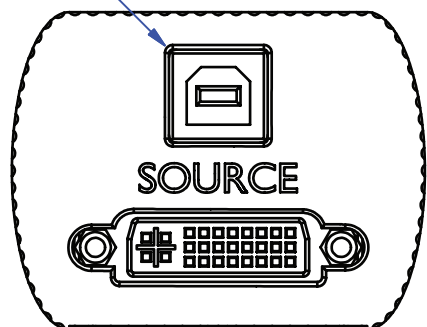

TORONTO

409 Saddle St. West
Box 654, Durham
Ontario N0G-1R0

Tel: +1 519.369.9990
Fax: +1 519.369.9992

DVI Parrot

Dimensions in
Inches [mm]

USB CONFIGURATION

1.342 [34.1]

RGB STATUS LED

MODE SWITCH

2.150 [54.6]

1.650 [41.9]

1.096 [27.8]
CABLE INSERTION
/ PANEL DEPTH

EXPLODED