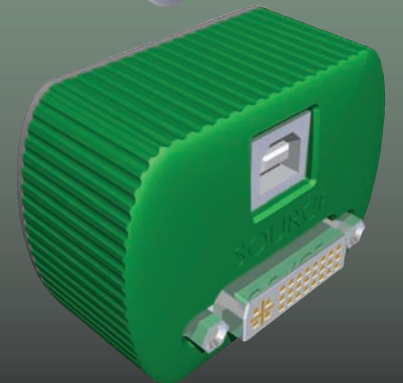

DVI Parrot

Featuring
Parrot Trainer software

The EDID Emulator by

CARALLON

- Unique new accessory for the video professional. Allows user-configurable EDID management.
- Precise analysis and/or control of all EDID parameters via USB. "Trainer" software included – Mac or Windows.
- Standard EDID library supplied or the user can capture and edit, or create their own EDID profiles from scratch.
- Profiles can be permanently saved as computer files which can be copied, emailed, archived, etc.
- Libraries can be imported and exported to share and manage EDID settings.
- Trainer software supports multiple Parrots for devices with multiple outputs.
- Accessible Mode button and RGB Status LED provide basic hardware control.
- Dual-link DVI-I compatible for both high bandwidth digital and analog functionality.
- DVI powered for spoofing & capture, USB powered for "training" – no additional PSU required.
- Compatible with VESA EDID 1.3 and EDID Extensions EIA/CEA-861 (HDTV support etc.).
- Rugged, compact device – only 1.1 inch cable insertion / panel depth.
- Elegant and cost-effective solution for the real-world challenges faced by today's video technicians.